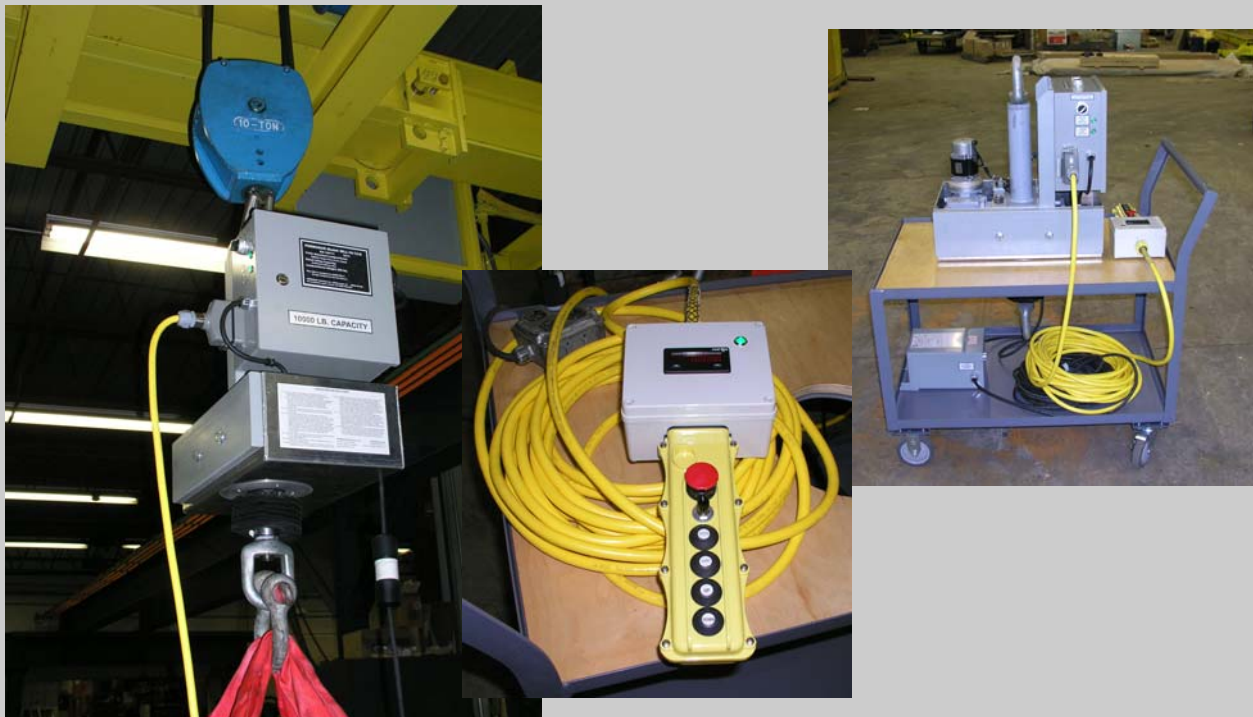

NEW from PERMADUR Industries

MOTORIZED LOADPOSITIONER With REMOTE PB CONTROLS

- **Precise Positioning to less than .001”**
- **Lifting and Lowering**
- **Local and Remote Pushbutton Controls: Travel Speed & Set Bump Control, Digital Indicator**
- **Indicator lights for Power, Raise, and Lower**
- **230 or 460 VAC Power Supply**
- **Available in a Range of Lifting Capacities and Stroke lengths.**
- **Travel Speed from 0 to .9 Inches/Minute**
- **3 to 1 Safety Factor**
- **Unit pictured above is an MLL-10-12-R w/Drip Pan and Cart**